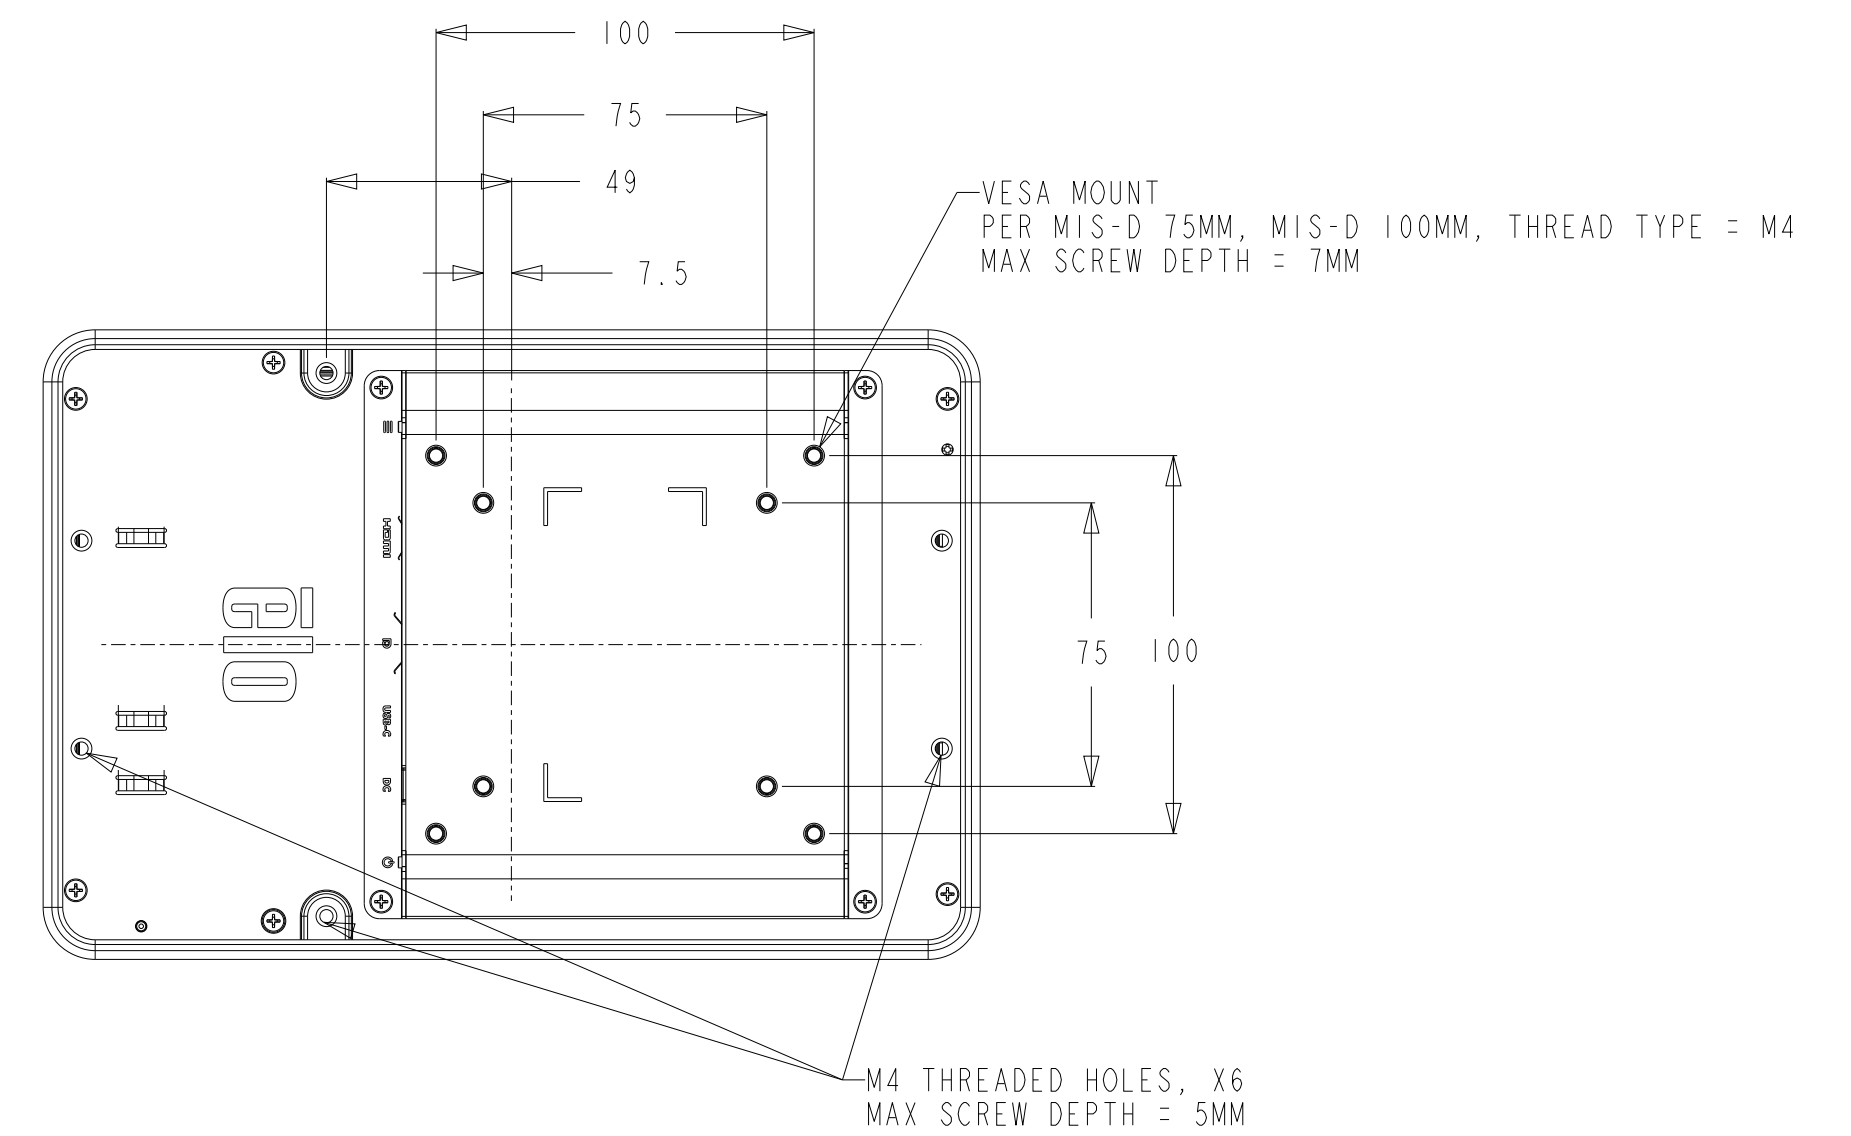

DIMENSIONAL DRAWING: ET1064L

DIMENSIONS ARE IN MILLIMETERS

elo

MS603493

DATE: 07102024

REV: A

DIMENSIONAL DRAWING: ET1064L